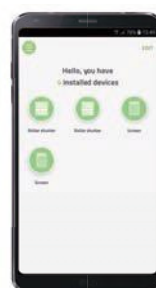

MY HIGGINS RTW - Radio Tecnology WAY

Una semplice configurazione guidata ti assisterà nel creare i tuoi scenari usando qualsiasi tipo di smartphone Android o iOS, basta disporre di un collegamento internet con modem ADSL dotato di porta ethernet.

Compatibile con tutti i prodotti radio RTW.

A simple guided configuration will help you create scenarios easily on any Android or iOS smartphone, you only need an internet connection with an ADSL modem equipped with Ethernet port.

Compatible with all RTW radio products.

1

2

3

app MY HIGGINS

4

5

6

7

8

9

10

11

12

13

14

my Higgins